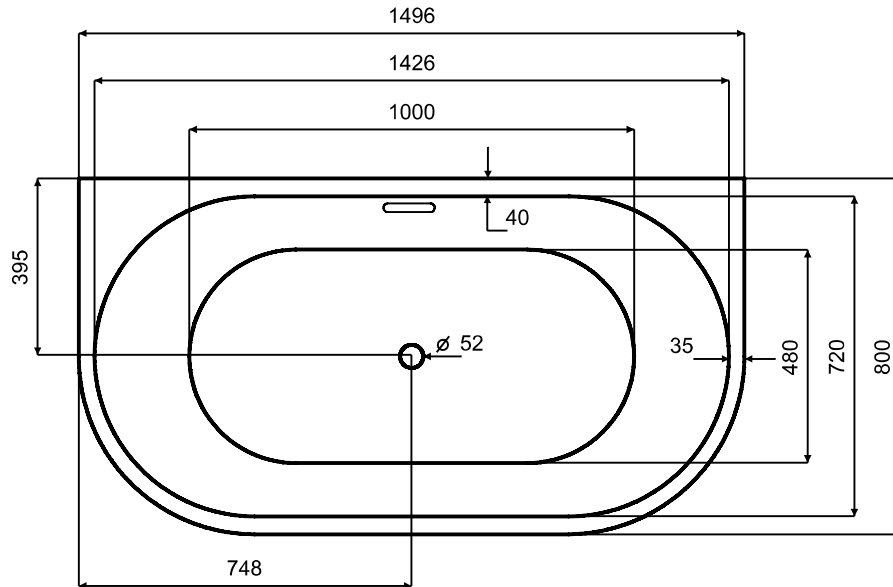

besco

VICA SLIM + 150 x 80 cm

effect
slim
± 15 mm