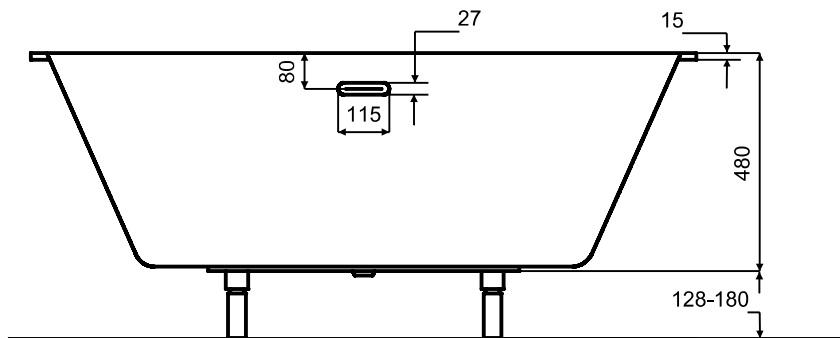

besco

VICA SLIM + 150 x 80 cm

effect
slim
± 15 mm