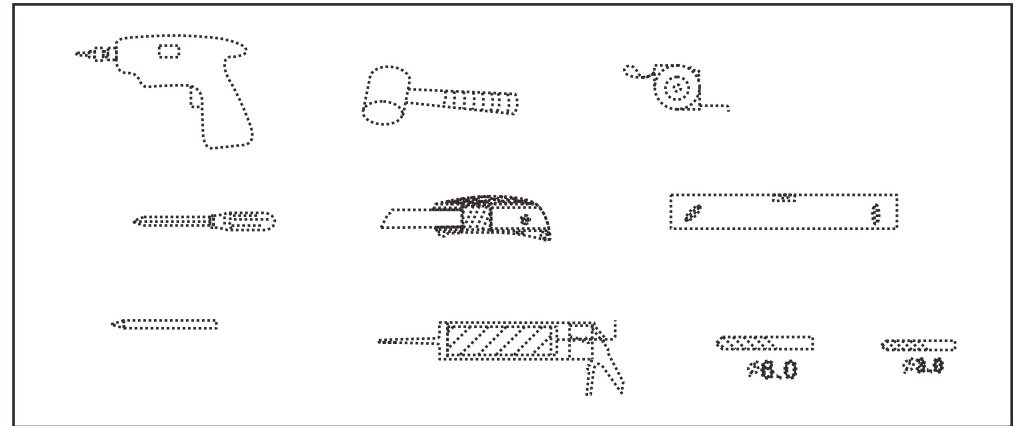

# EMILY

Item No	Name	Picture	Unit	Quantity	Item No	Name	Picture	Unit	Quantity
1	Handle		Set	1	7	Corner		Set	1
2	Screw		Pc	10	8	Drawhead		Pc	1
3	Expansion pipe		Pc	10	9	Glass Bracket		Pc	1
4	Screw		Pc	3	10	allen key		Pc	1
5	Screw cover		Set	3	11	Wall profile		Pc	1
6	Corner		Set	1	12	Wall profile		Pc	1

Item No	Name	Picture	Unit	Quantity	Item No	Name	Picture	Unit	Quantity
13	Fixed Glass		Pc	1	19	Rubber sealer		Set	1
14	Supporting bar		Pc	1					
15	Glass+ Fixed wall profile		Set	1					
16	Magnetic sealer		Set	1					
17	lower water proof sealer		Pc	1					
18	Aluminium Water proof sealer		Pc	1					